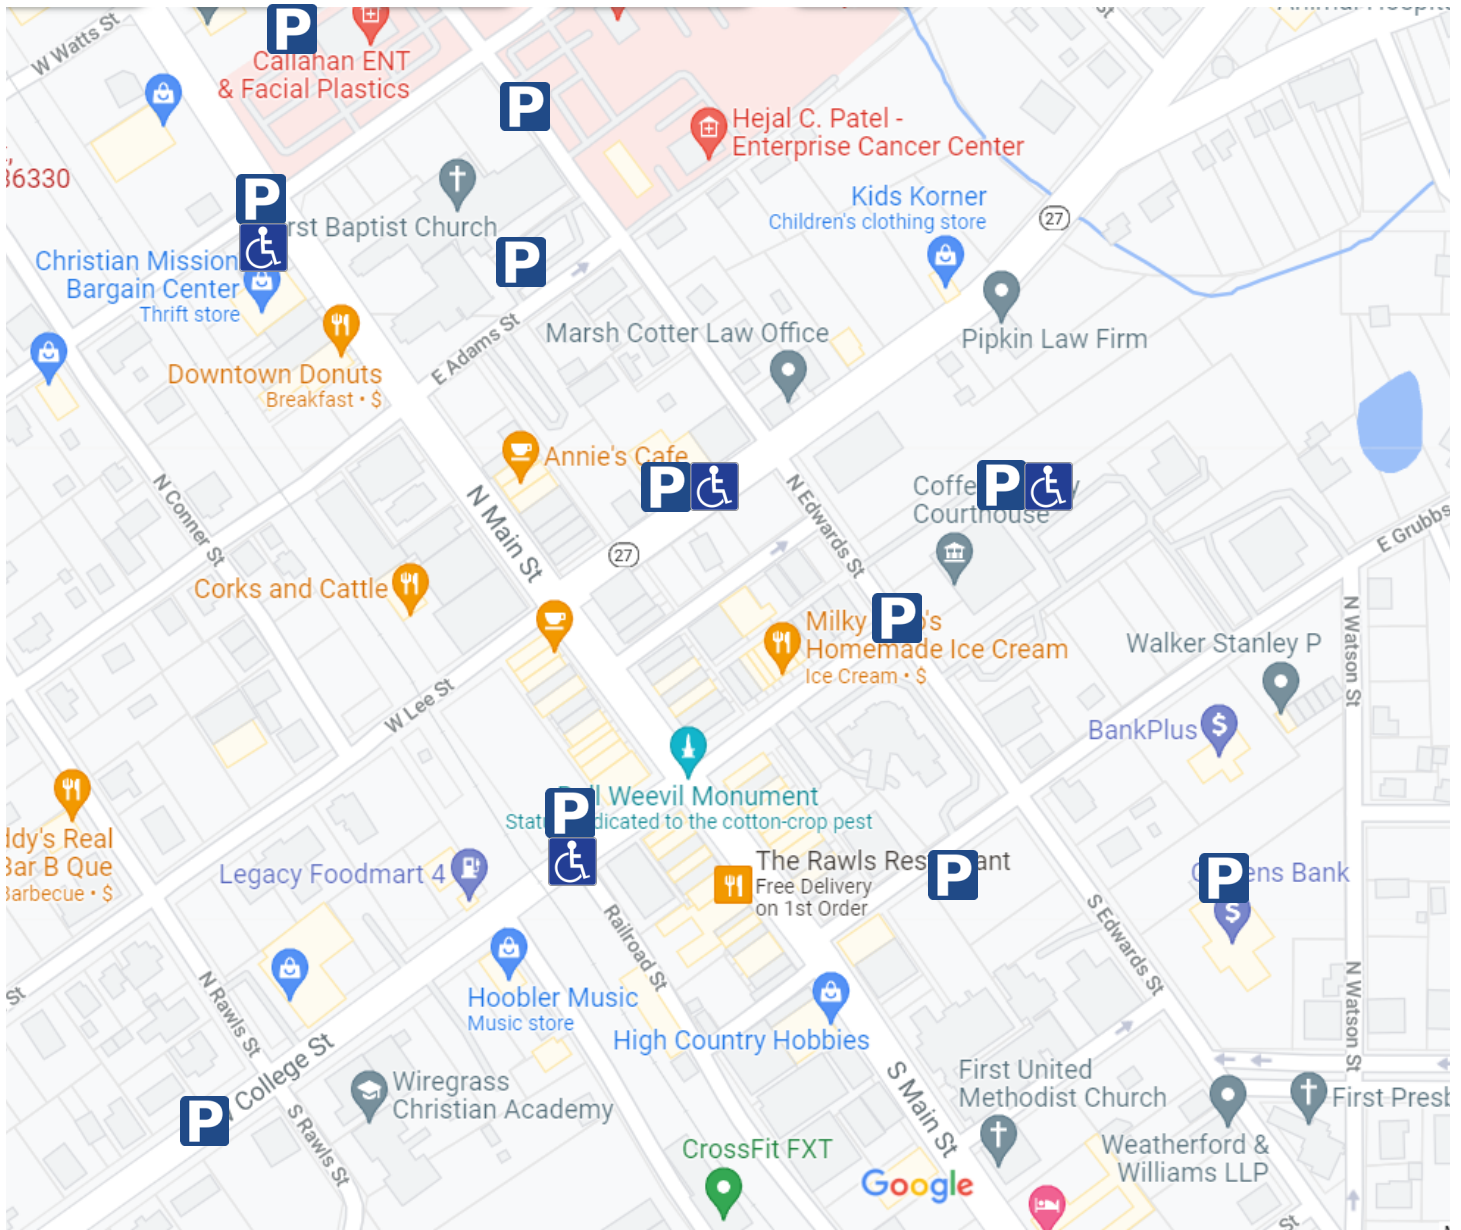

ENTERPRISE CHRISTMAS PARADE PARKING MAP
November 28, 2023 @ 6:30 PM • Downtown Enterprise

Parking Locations:

- ⇒ Enterprise Farmers Market—525 N Main St
- ⇒ Farmers Market Overflow—across from Farmers Market
- ⇒ Yancey Parking Building - Corner of N Main St and E Lee St
- ⇒ MCE Physician Office Building- - W Brunson St, entrance via N Edwards St
- ⇒ First Baptist Church - E Adams St, entrance via E Edwards St
- ⇒ First Baptist Church Overflow - Corner of N Main Street and W Adams St
- ⇒ Coffee County Courthouse—99 S Edwards St
- ⇒ Regions Building—110 E College St, entrance via S Edwards and Grubbs St
- ⇒ First United Methodist Church— 217 S Main St, entrance via S Edwards and Grubbs St
- ⇒ The Citizens Bank— 301 S Edwards St
- ⇒ The Depot Museum and Rawls—106 Railroad St
- ⇒ Old Jr High Property on 401 West College St